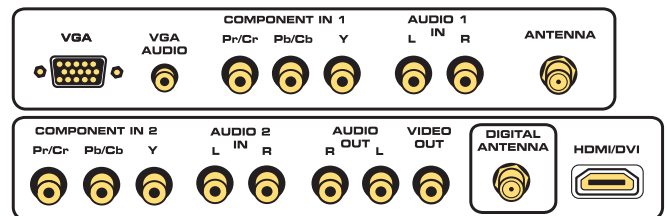

REAR PANEL

SIDE PANEL

CONNECTIONS — REAR/SIDE INPUTS

RF Input (ATSC/NTSC)	2
Composite Video input	1
S-Video input	1
Audio input for Composite	1 set Phono L/R
VGA (PC Input)	1
Audio input for VGA	1 - 3.5mm PC Audio
Component Video Input (YCrCb/YPrPb)	2 set
Audio input for Component Video	2 set Phono L/R
DVI – HDCP or HDMI	1 HDMI *
Audio input for DVI – HDCP or HDMI	1 set Phono L/R for DVI

CONNECTIONS — OUTPUTS

Headphone Jack	Yes
Video Output	1
Audio Output	1 set Phono L/R

REMOTE CONTROL

Model Number	RCR311TBM2S
Type	3-Device Universal

ACCESSORIES SUPPLIED

User's Guide	English, French
Power Cord	Yes

GENERAL

Finish	Satin Silver/Matt Silver
Detachable base	Yes
Wall Mounting	Requires a "Universal Bracket"
Power Supply	Built-in
Packaging Size (HxWxD) inches	32.6 x 46.1 x 16.1
Weight (lbs) (Product/Packaged)	93.2 / 112.2

* SRS WOW is a trademark of SRS Labs, Inc.

** HDMI, the HDMI logo and High-Definition Multimedia Interface are trademarks or registered trademarks of HDMI Licensing LLC.

Product features, definitions and physical specifications are subject to change without notice.

RCA and associated marks are trademarks of THOMSON S.A. used under license to TTE CORPORATION.